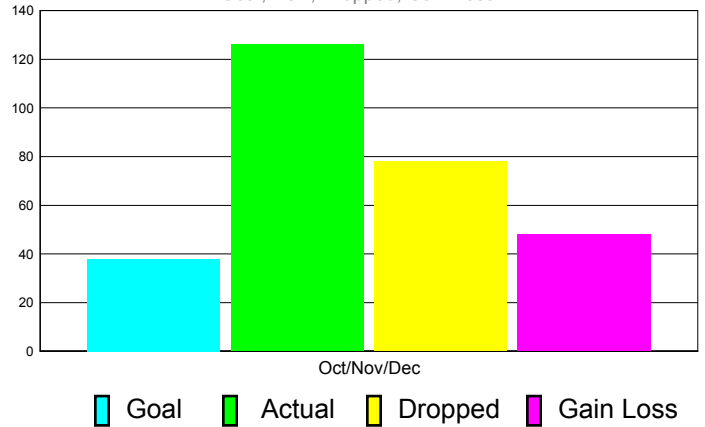

Membership Results 2011-2012

Goal, New, Dropped, Gain/Loss